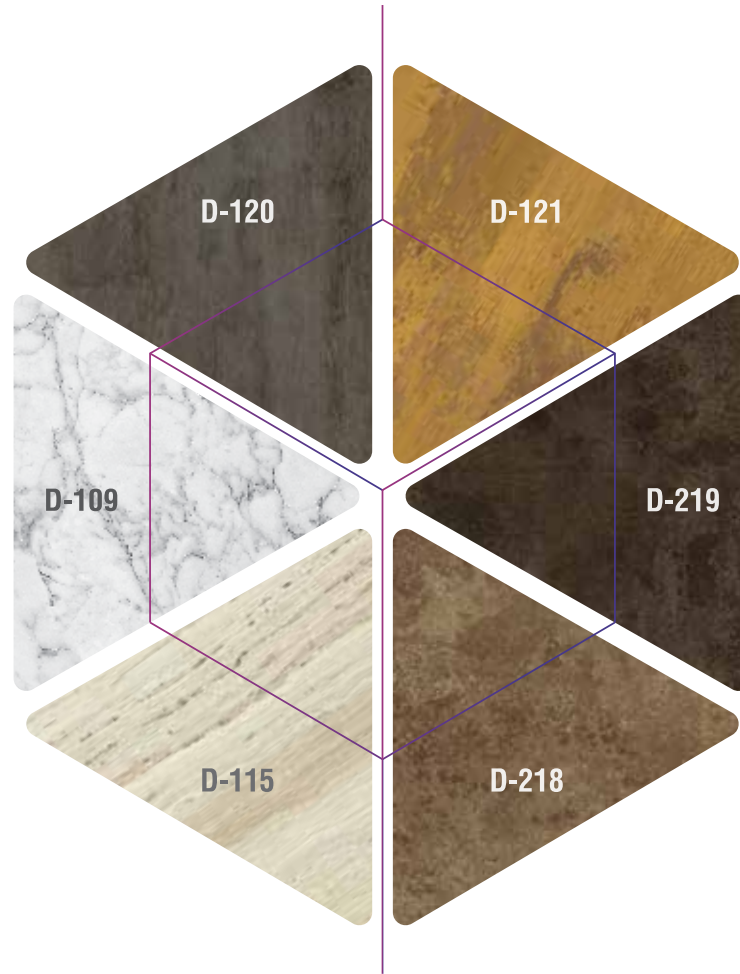

A solid, vibrant orange color swatch.

Jig P-213

A solid, muted olive green color swatch.

Olive P-211

A solid, dark charcoal or black color swatch.

Anthracite P-222

COLLECTION  
DISCOVERY

ویسپان  
دیسکاوری